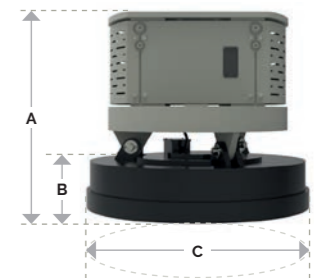

Waste no time

Hydro Magnets are the best way to pick up valuable scrap metal on-site and turn it into profit. They also protect the workforce and equipment by keeping the ground clear and safe.

Magnetization can be operated either hydraulically or electrically by radio remote control.

Integrated LED status display allows constant monitoring of the operating conditions.

Fixed magnet plate for demolition and construction sites and movable magnet plate with chain connector for mass loading at scrap yards.

Built-in generator with advanced control technology provides faster material pick-up by a quick magnetization with impulse excitation and material release by automatic demagnetization with counter voltage and sequence pulsation.

Easy installation makes the Hydro Magnets ideal for demolition sites, scrap yards and recycling facilities.

HM range

		HM 1500 ³⁾	HM 2000 ³⁾
Carrier weight class ¹⁾	t	12 - 30	15 - 45
Service weight ²⁾	kg	1,550	2,000
Product weight	kg	1,360	1,650
A (Fixed/movable version)	mm	1,025 / 1,580	1,050 / 1,605
B	mm	280	305
C	mm	1,060	1,250
Generator power	kW	13	13
Magnet power	kW	6	9
Tearing force	t	11.5	15.0
Maximum load	t	5.8	7.5
Oil flow rate (generator activation)	L/min	90 - 250	90 - 250
Max. operating pressure (generator activation)	bar	350	350
Oil flow rate (magnet plate activation)	L/min	20	20
Max. operating pressure (magnet plate activation)	bar	50	50

¹⁾ Weights apply to standard carriers only. Any variances must be agreed with Epiroc and/or the carrier manufacturer prior to attachment.

²⁾ Attachment with average-sized adapter plate.

³⁾ Drainage line required