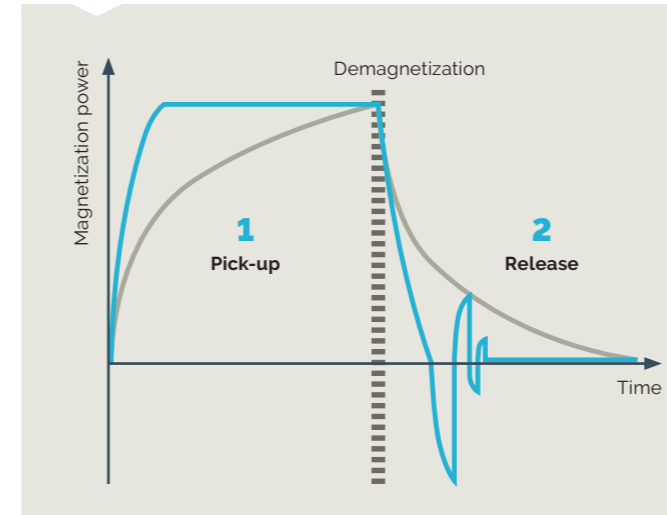

Magnetization can be operated either hydraulically or electrically by radio remote control.

Integrated LED status display allows constant monitoring of the operating conditions.

Fixed magnet plate for demolition and construction sites and movable magnet plate with chain connector for mass loading at scrap yards.

Built-in generator with advanced control technology provides faster material pick-up by a quick magnetization with impulse excitation and material release by automatic demagnetization with counter voltage and sequence pulsation.