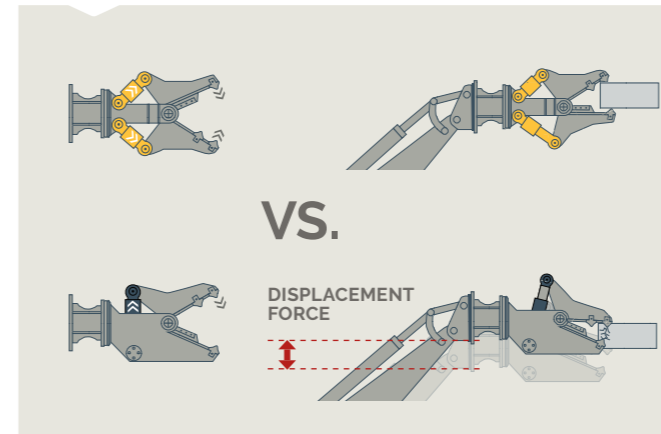

360° endless hydraulic rotation allows optimal positioning and precise handling.

Faster working cycles thanks to the integrated speed valve.

Full hydraulic cylinder protection thanks to the piston rod guards.

Cutting blades are both replaceable and reversible.

Two powerful hydraulic cylinders deliver virtually constant closing force for high productivity.

Two independently moving jaws eliminate displacement force, thus lowering stress levels.