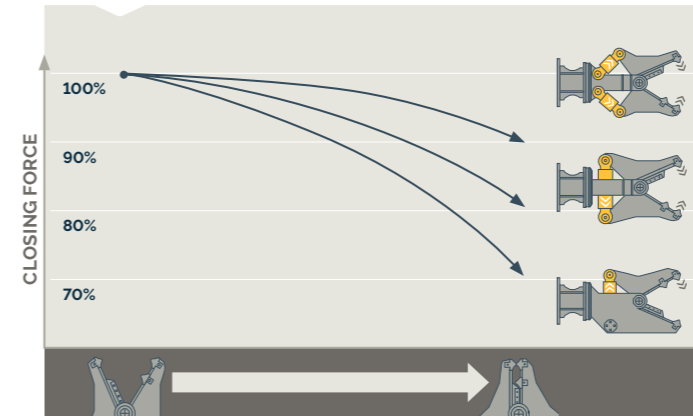

Excavator attachments

Demolition, recycling and earth-moving.
Experience our Hydraulic Attachment Tools.

PART OF THE ATLAS COPCO GROUP

When the demand is high

Our Concrete Busters are perfectly designed for primary demolition of wide reinforced concrete structures.

360° endless hydraulic rotation allows optimal positioning and precise handling.

Faster working cycles thanks to the integrated speed valve.

Full hydraulic cylinder protection thanks to the piston rod guards.

Cutting blades are both replaceable and reversible.

Two powerful hydraulic cylinders deliver virtually constant closing force for high productivity.

Two independently moving jaws eliminate displacement force, thus lowering stress levels.

The lightweight Concrete Busters are ideal for high reach deconstruction. Perfect for demolition sites in residential areas.

CB range		CB 350	CB 750	CB 950	CB 2500
Carrier weight class ¹⁾	t	2 - 8	7 - 14	12 - 20	20 - 35
Service weight ²⁾	kg	320	730	940	2.600
Product weight	kg	290	617	794	2.370
A	mm	907	1.374	1.700	2.260
B	mm	380	480	680	1.100
C	mm	219	269	324	750
D	mm	90	140	140	240
F1	t	199	236	312	360
F2	t	53	57	89	100
Cycle time (opening/closing)	sec	3.8 / 3.0	3.4 / 2.6	5.8 / 5.0	3.8 / 2.8
Oil flow rate (opening & closing)	l/min	50 - 90	90 - 180	90 - 180	150 - 250
Max. operating pressure (opening & closing)	bar	300	350	350	350
Oil flow rate (rotation)	l/min	5 - 10	20 - 25	20 - 25	35 - 50
Max. operating pressure (rotation)	bar	170	210	210	170