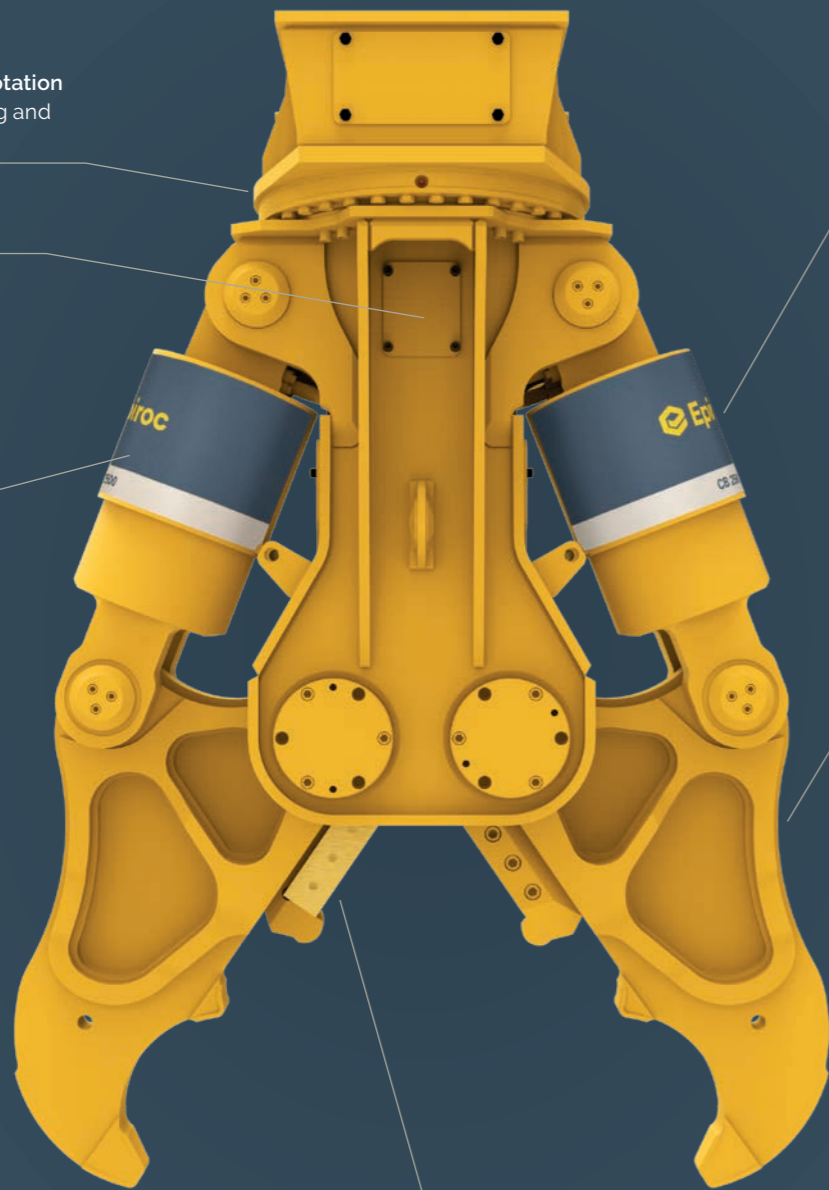

Excavator attachments

Demolition, recycling and earth-moving.
Experience our Hydraulic Attachment Tools.

PART OF THE ATLAS COPCO GROUP

When the demand is high

Our Concrete Busters are perfectly designed for primary demolition of wide reinforced concrete structures.

360° endless hydraulic rotation allows optimal positioning and precise handling.

Faster working cycles thanks to the integrated speed valve.

Full hydraulic cylinder protection thanks to the piston rod guards.

Cutting blades are both replaceable and reversible.

Two powerful hydraulic cylinders deliver virtually constant closing force for high productivity.

Two independently moving jaws eliminate displacement force, thus lowering stress levels.

The lightweight Concrete Busters are ideal for high reach deconstruction. Perfect for demolition sites in residential areas.

CB range		CB 350	CB 750	CB 950	CB 2500
Carrier weight class ¹⁾	t	2 - 8	7 - 14	12 - 20	20 - 35
Service weight ²⁾	kg	320	730	940	2.600
Product weight	kg	290	617	794	2.370
A	mm	907	1.374	1.700	2.260
B	mm	380	480	680	1.100
C	mm	219	269	324	750
D	mm	90	140	140	240
F1	t	199	236	312	360
F2	t	53	57	89	100
Cycle time (opening/closing)	sec	3.8 / 3.0	3.4 / 2.6	5.8 / 5.0	3.8 / 2.8
Oil flow rate (opening & closing)	l/min	50 - 90	90 - 180	90 - 180	150 - 250
Max. operating pressure (opening & closing)	bar	300	350	350	350
Oil flow rate (rotation)	l/min	5 - 10	20 - 25	20 - 25	35 - 50
Max. operating pressure (rotation)	bar	170	210	210	170