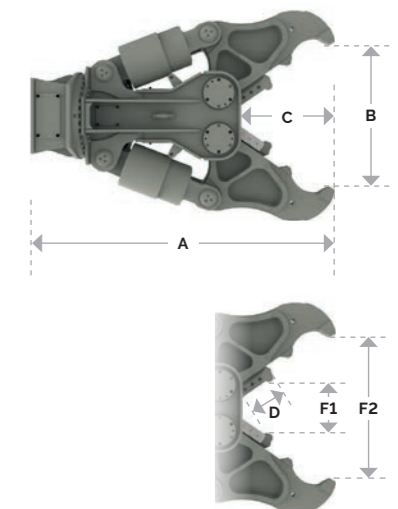

When the demand is high

Our Concrete Busters are perfectly designed for primary demolition of wide reinforced concrete structures.

360° endless hydraulic rotation allows optimal positioning and precise handling.

Faster working cycles thanks to the integrated speed valve.

Full hydraulic cylinder protection thanks to the piston rod guards.

Cutting blades are both replaceable and reversible.

Two powerful hydraulic cylinders deliver virtually constant closing force for high productivity.

Two independently moving jaws eliminate displacement force, thus lowering stress levels.

CB range		CB 350	CB 750	CB 950	CB 2500
Carrier weight class ¹⁾	t	2 - 8	7 - 14	12 - 20	20 - 35
Service weight ²⁾	kg	320	730	940	2.600
Product weight	kg	290	617	794	2.370
A	mm	907	1.374	1.700	2.260
B	mm	380	480	680	1.100
C	mm	219	269	324	750
D	mm	90	140	140	240
F1	t	199	236	312	360
F2	t	53	57	89	100
Cycle time (opening/closing)	sec	3.8 / 3.0	3.4 / 2.6	5.8 / 5.0	3.8 / 2.8
Oil flow rate (opening & closing)	l/min	50 - 90	90 - 180	90 - 180	150 - 250
Max. operating pressure (opening & closing)	bar	300	350	350	350
Oil flow rate (rotation)	l/min	5 - 10	20 - 25	20 - 25	35 - 50
Max. operating pressure (rotation)	bar	170	210	210	170

¹⁾ Weights apply to standard carriers only. Any variances must be agreed with Epiroc and/or the carrier manufacturer prior to attachment.

²⁾ Attachment with average-sized adapter plate.