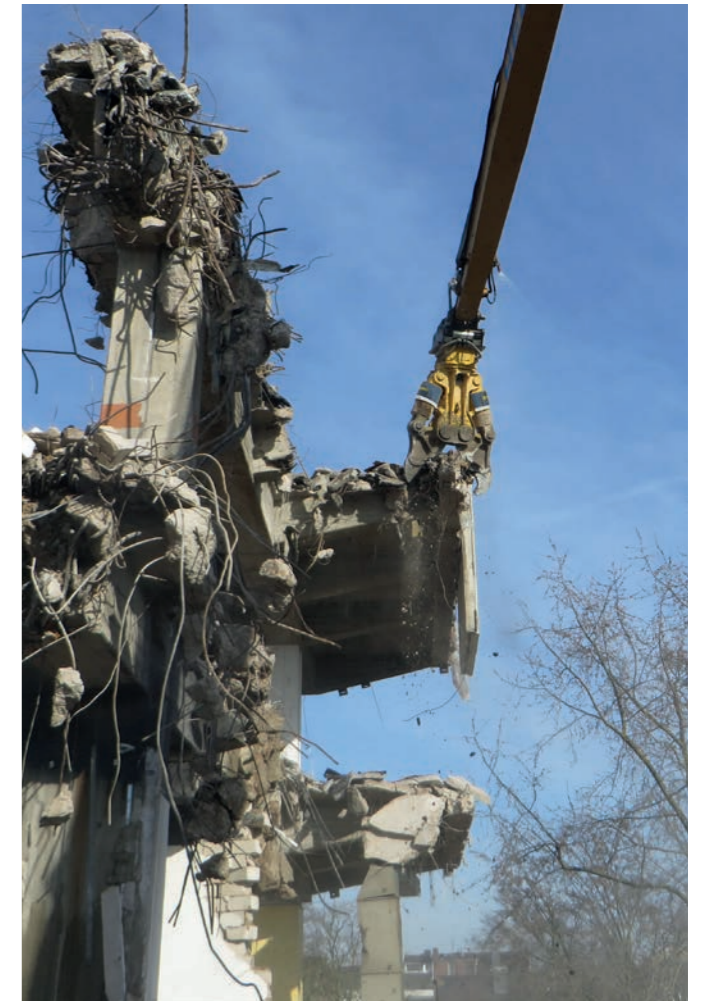

Excavator attachments

Demolition, recycling and earth-moving.
Experience our Hydraulic Attachment Tools.

PART OF THE ATLAS COPCO GROUP

When the demand is high

Our Concrete Busters are perfectly designed for primary demolition of wide reinforced concrete structures.

360° endless hydraulic rotation allows optimal positioning and precise handling.

Faster working cycles thanks to the integrated speed valve.

Full hydraulic cylinder protection thanks to the piston rod guards.

Cutting blades are both replaceable and reversible.

Two powerful hydraulic cylinders deliver virtually constant closing force for high productivity.

Two independently moving jaws eliminate displacement force, thus lowering stress levels.

The lightweight Concrete Busters are ideal for high reach deconstruction. Perfect for demolition sites in residential areas.

CB range		CB 350	CB 750	CB 950	CB 2500
Carrier weight class ¹⁾	t	2 - 8	7 - 14	12 - 20	20 - 35
Service weight ²⁾	kg	320	730	940	2.600
Product weight	kg	290	617	794	2.370
A	mm	907	1.374	1.700	2.260
B	mm	380	480	680	1.100
C	mm	219	269	324	750
D	mm	90	140	140	240
F1	t	199	236	312	360
F2	t	53	57	89	100
Cycle time (opening/closing)	sec	3.8 / 3.0	3.4 / 2.6	5.8 / 5.0	3.8 / 2.8
Oil flow rate (opening & closing)	l/min	50 - 90	90 - 180	90 - 180	150 - 250
Max. operating pressure (opening & closing)	bar	300	350	350	350
Oil flow rate (rotation)	l/min	5 - 10	20 - 25	20 - 25	35 - 50
Max. operating pressure (rotation)	bar	170	210	210	170