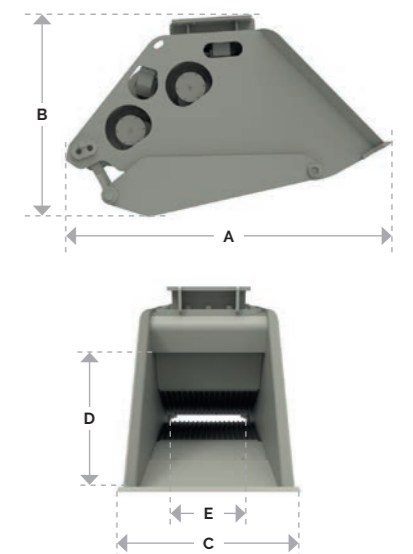

BC 2100
Grain sizes 20/40/60/90 mm

BC 2500/BC 3700/BC 5300
Grain sizes 20/45/70/95/125/150 mm

BC range		BC 2100 ³⁾	BC 2500 ³⁾	BC 3700 ³⁾	BC 5300 ³⁾
Carrier weight class ¹⁾	t	18 – 28	22 – 30	28 – 38	35 – 54
Service weight ²⁾	kg	2.250	2.870	4.290	6.050
Product weight	kg	2.120	2.670	4.000	5.700
A	mm	2.046	2.465	2.575	2.829
B	mm	1.311	1.500	1.600	1.700
C	mm	930	800	940	1.280
D	mm	400	420	420	465
E	mm	730	730	900	1.100
Loading volume	m ³	0.5	0.8	1.0	1.2
Oil flow rate	l/min	140 – 160	160 – 180	180 – 200	300
Max. operating pressure	bar	250	250	250	320

¹⁾ Weights apply to standard carriers only. Any variances must be agreed with Epiroc and/or the carrier manufacturer prior to attachment.

²⁾ Attachment with average-sized adapter plate.

³⁾ Drainage line required