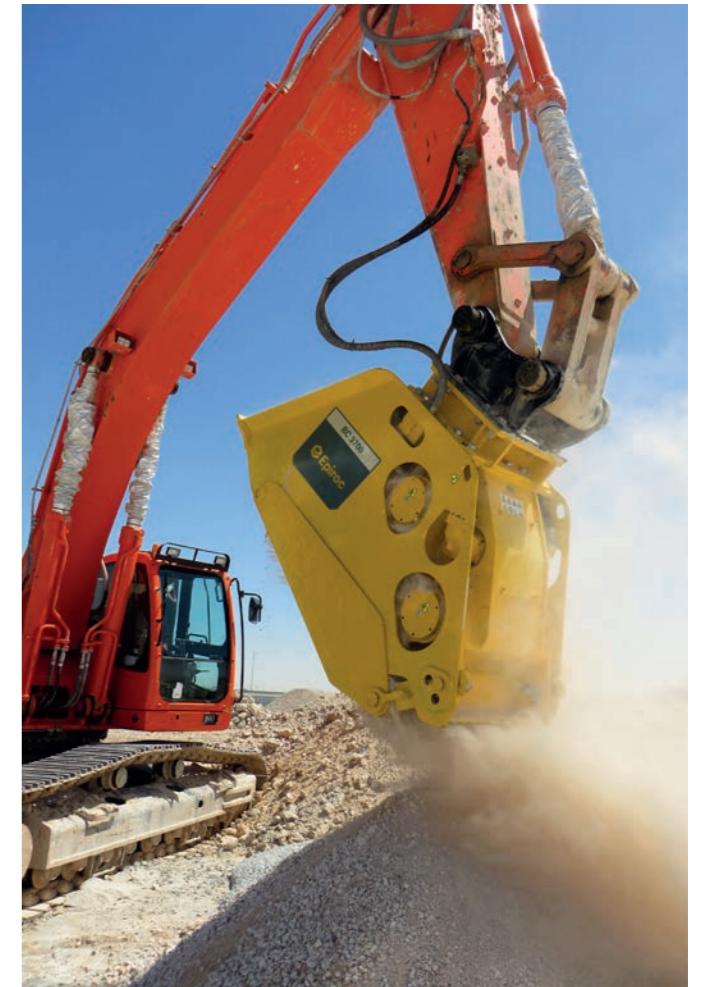

Excavator attachments

Demolition, recycling and earth-moving.
Experience our Hydraulic Attachment Tools.

PART OF THE ATLAS COPCO GROUP

A crush at work

Our Bucket Crushers make easy work of concrete debris, rubble, masonry, asphalt, natural stone and rock by crushing the material on site.

The internal **timing belt transmission**, driven by **two powerful hydraulic motors**, has a narrower design and enables a reversible running direction to remove jammed material.

Quick grain size adjustment without special tools thanks to an intuitive system.

To increase throughput, a **moving sliding plate** continuously guides material to the crushing jaw.

Crushing jaw plates can be easily replaced on-site.

Our Bucket Crushers combine low maintenance and high performance. On-site crushing also means less transportation and dumpsite costs.